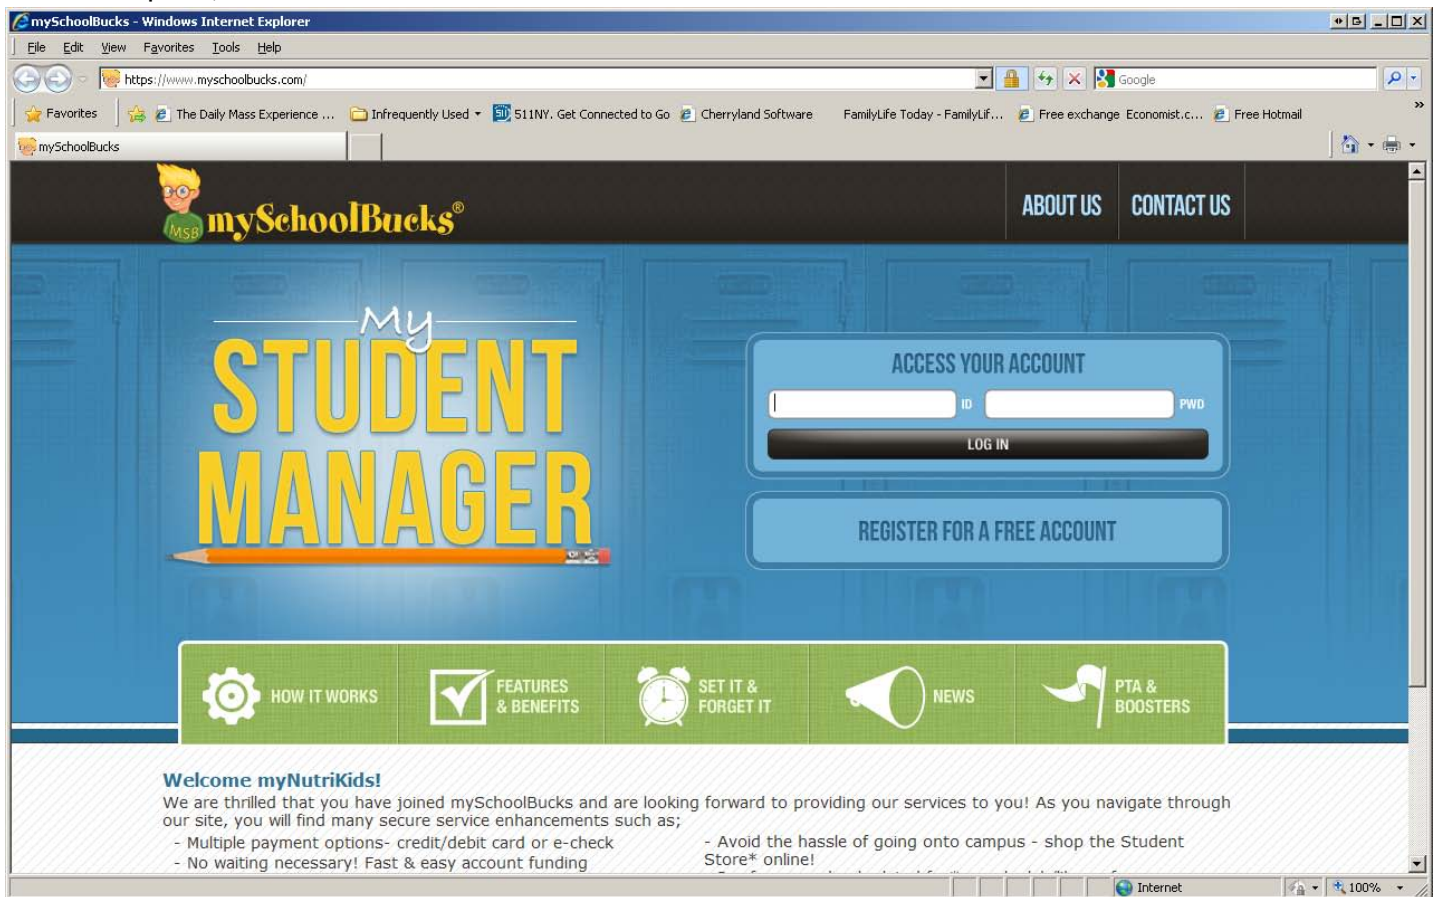

Levittown Public Schools Tutorial PowerSchool Parent Portal – MySchoolBucks

Purpose: To view lunch balance and fee transaction information, and make online prepayments

1. Click on the MySchoolBucks icon.
2. The MySchoolBucks page opens in a separate window. (The Parent Portal window remains open.)