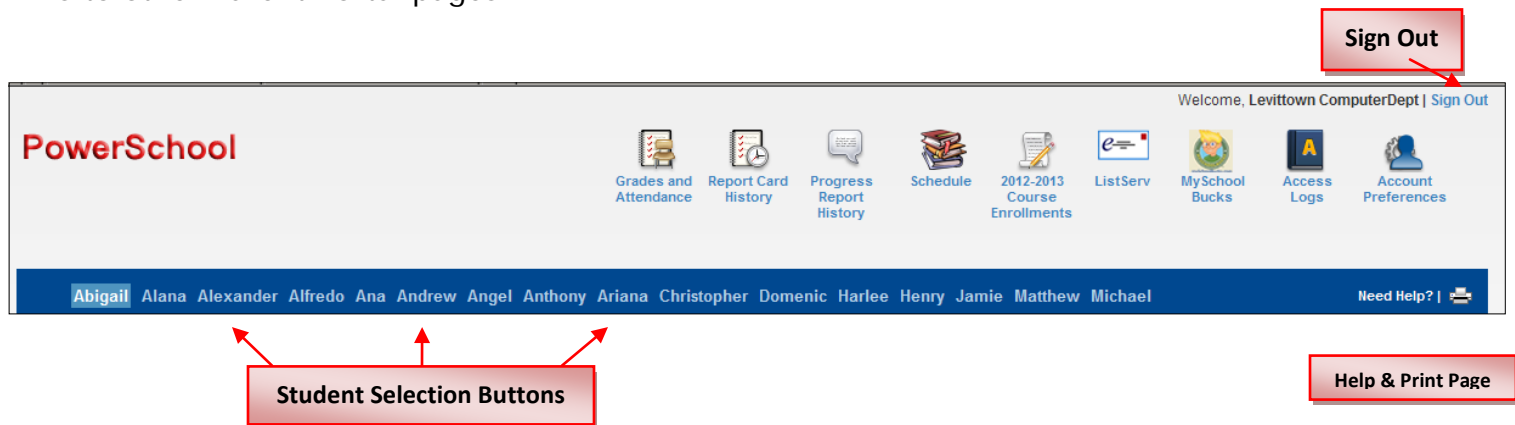

#### The Navigation Bar:

The navigation bar appears at the top of every PowerSchool Parent Portal page. It contains links to other Parent Portal pages.