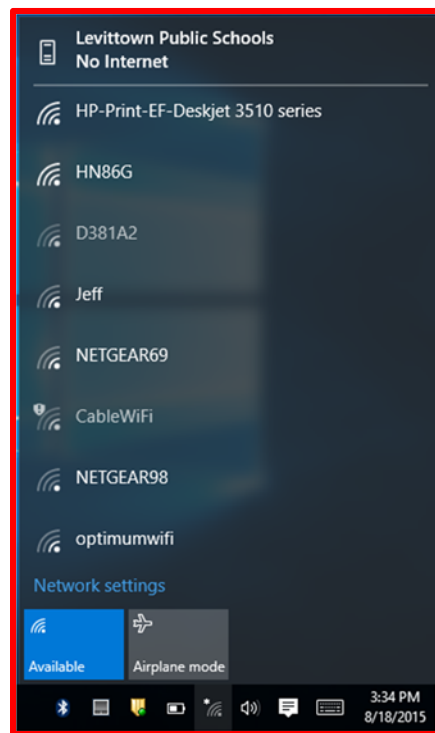

Levittown Public Schools Tutorial

One-to-One Device – Connecting to your Home Wi-Fi

Version: 1.0

Revised:

- Log-in to your device using your district credentials
- Tap on the Wi-Fi icon on the lower right corner of the screen
- The following screen will appear:

- Select your home Wi-Fi network
 - Type in your password
 - Click Next
 - Your device will start connecting to your Wi-Fi network
- Tap anywhere on the screen to close the Wi-Fi settings