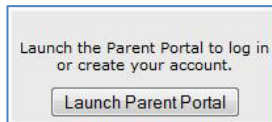

Levittown Public Schools Tutorial

PowerSchool Parent Portal

Login Problem (Forgotten User Name or Password)

Version: 1.0
Revised: 9/15/2010

If you have trouble logging in to the PowerSchool Parent Portal:

1. Go to: www.levittownschoools.com
2. On the home page, click **Parent Portal** link.
3. Click, **Launch Parent Portal** to access the PowerSchool **Parent Portal** link.

4. Click on **Forgot Username or Password**

5. Click **Submit**.

6. There are two (2) Recover Account Login windows:
  - a) **Forgot Password**
  - b) **Forgot User Name**

7. Click on the appropriate Tab.

8. Fill in the appropriate form.

9. Click **Enter**.

Within about 5 minutes, the requested information will be e-mailed to the email address listed when you created the account.